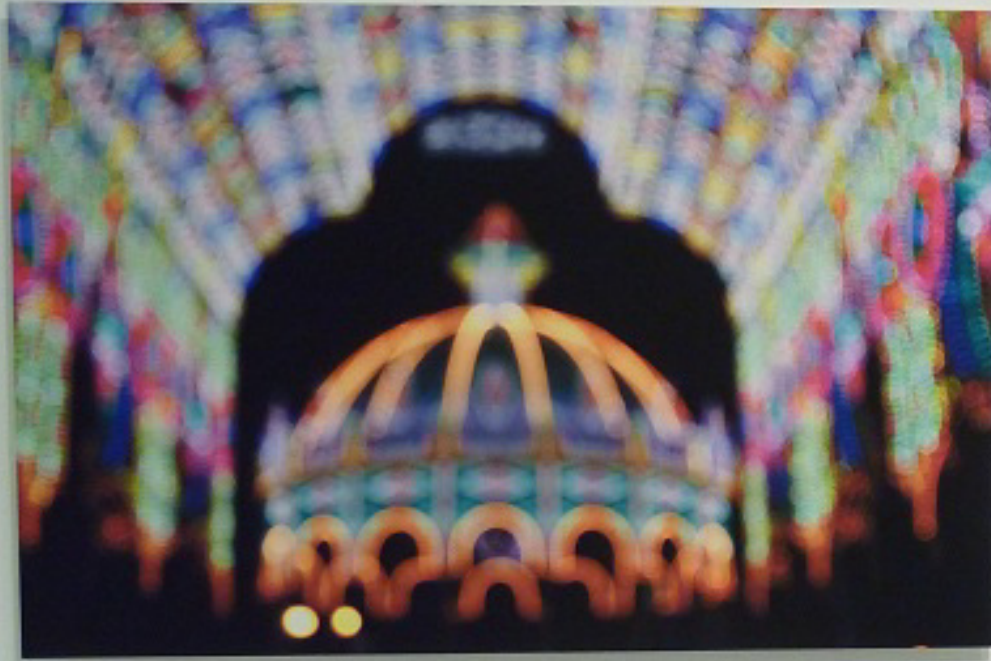

MIA Fair 2012

Series: Lumen

Artist: Natali Antonella

Exhibitor: Studio Berné

Milan - 4/5/6 May 2012

antonella natali

luigi arte

DIGI
GRAPHIE
by Epson

antonella natali